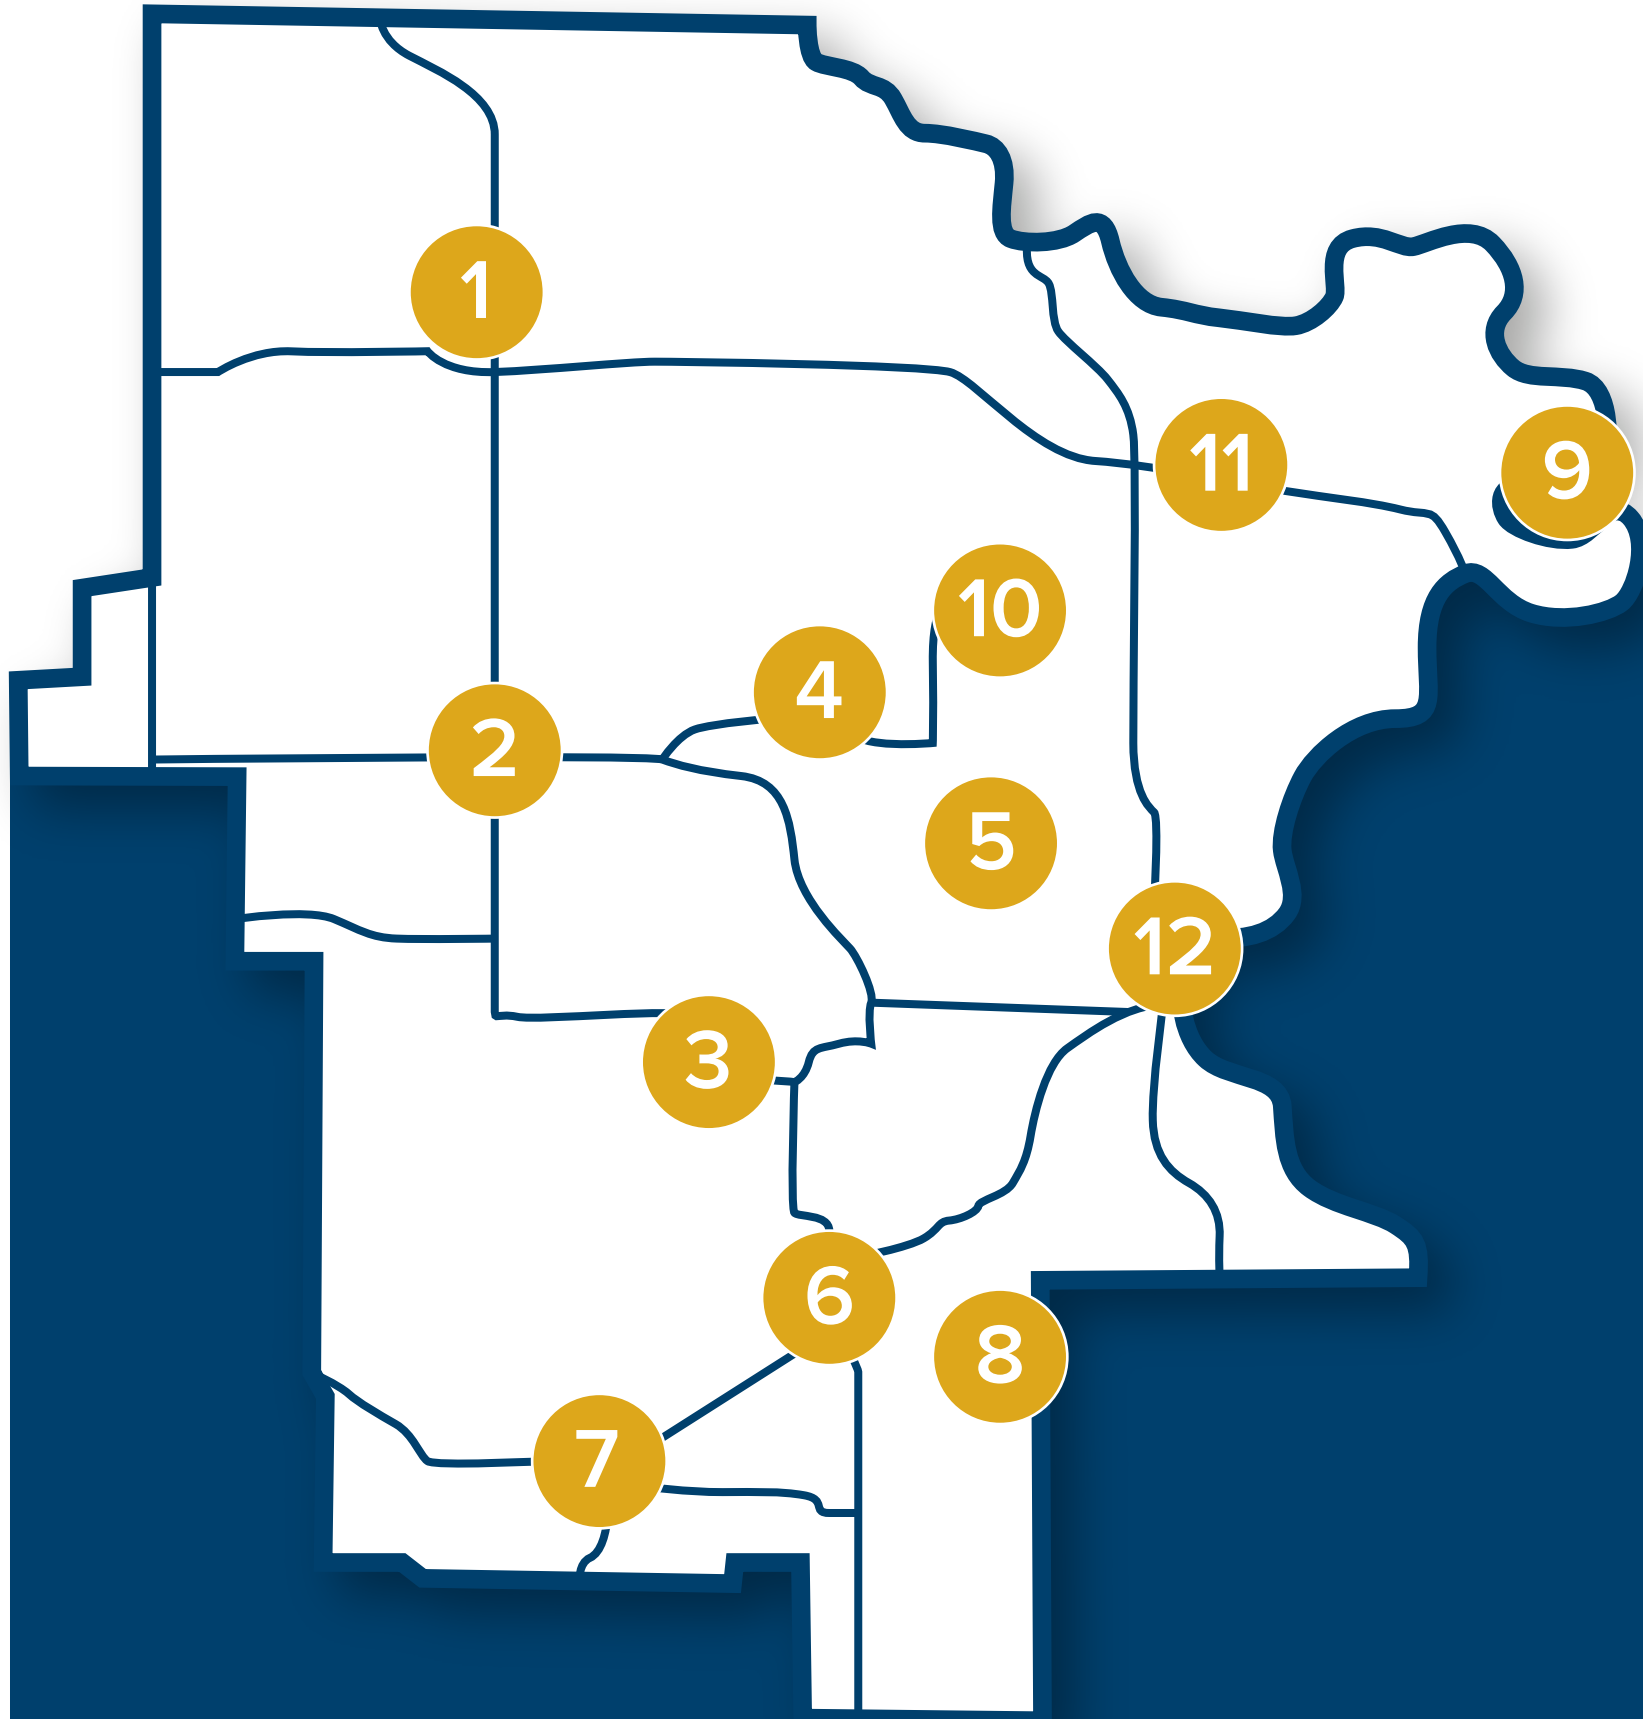

ATCHISON REGION PARISHES

1,883 Households

ARCHBISHOP'S CALL TO SHARE'S IMPACT ON ATCHISON REGION PARISHES

- 6 Priests
- 2 Deacons
- 1 Elementary School† (CEF)
- Maur Hill – Mount Academy
- Home of Benedictine College
- Catholic Charities Support Center
- Kids Summer Food Program
- 2 Catechesis of the Good Shepherd Programs
- Youth Office Sponsored Events