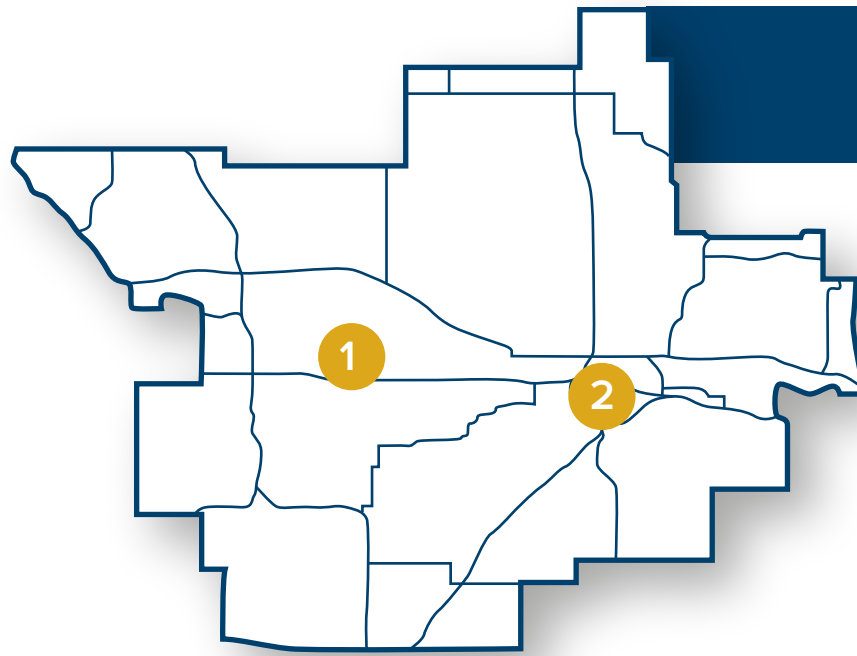

Topeka Region

1 **St. John-Mary Vianney Latin Mass Community**
Maple Hill
Fr. Eric Flood, FSSP, Chaplain
Fr. Martin Adams, FSSP
Fr. James Eichman, FSSP

2 **Catholic Campus Center at Washburn University**
Topeka
Fr. Ratna Swamy Nannam, MSFS, Campus Center Chaplain Director