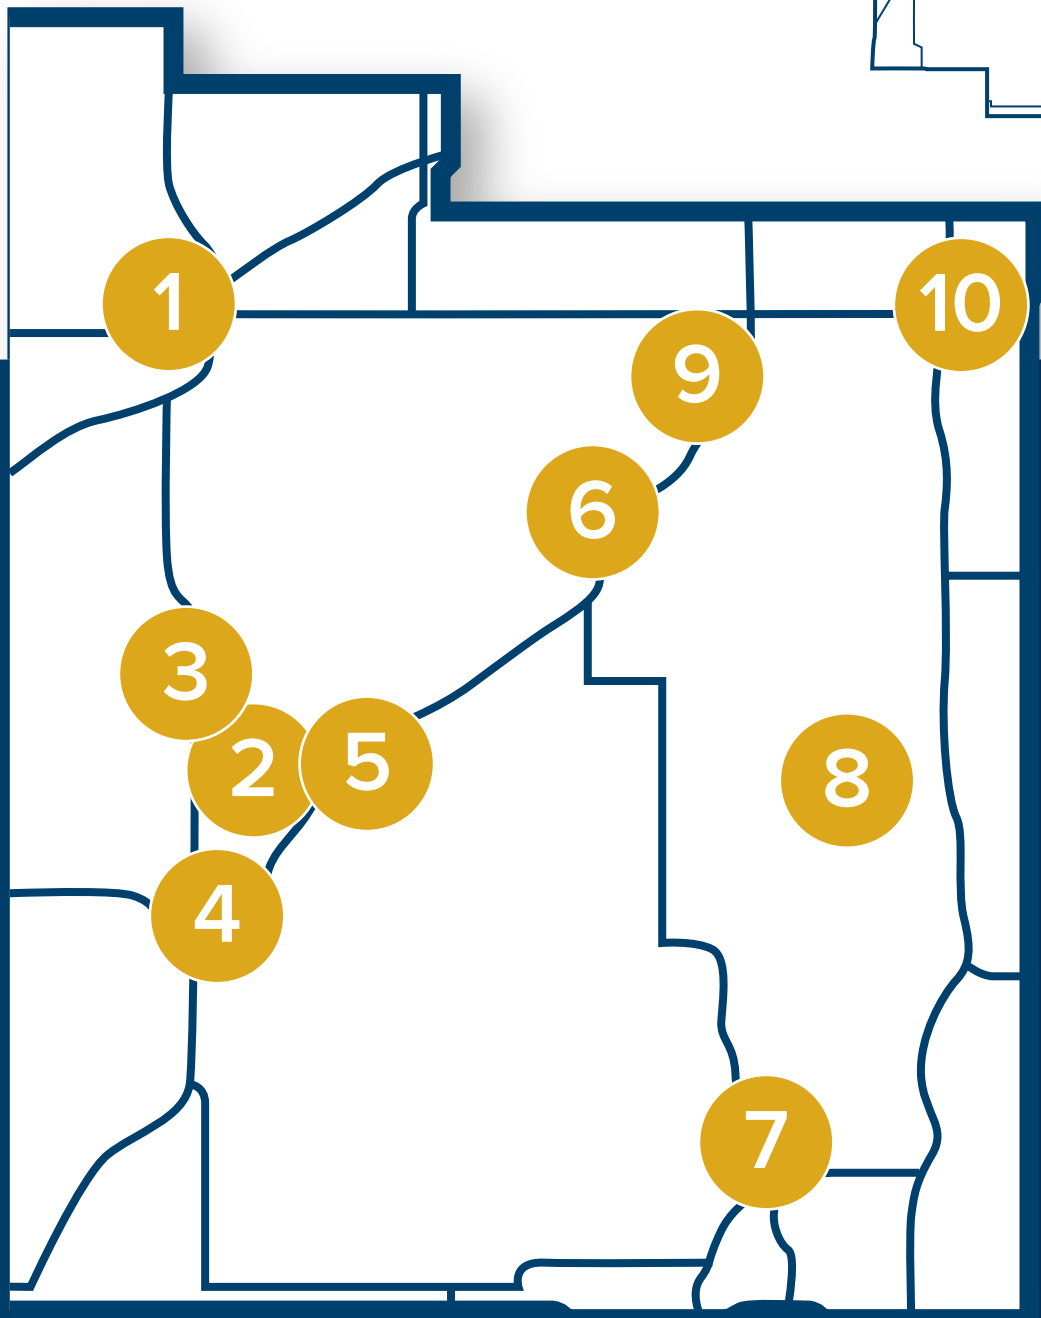

For more information about these ministries and programs see our website: ArchKCK.org/ACTS

Scan the QR code
to donate or visit
Mission.ArchKCK.org

SOUTHERN (EAST) REGION PARISHES

3,172 Households

Combined Total, East & West Southern Region