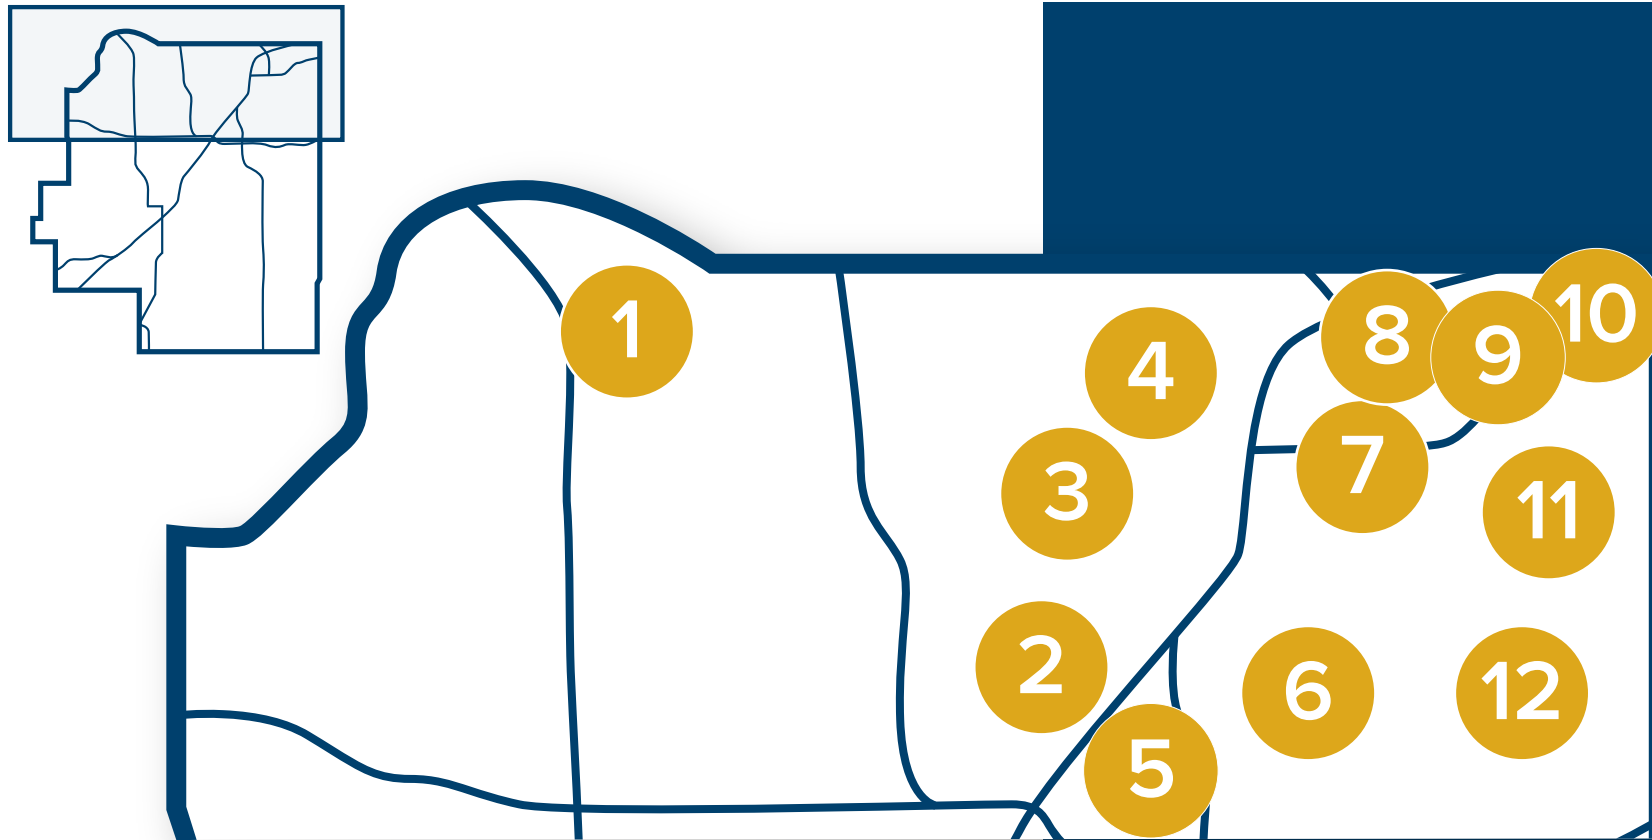

ARCHBISHOP'S CALL TO SHARE'S IMPACT ON JOHNSON COUNTY REGION PARISHES (NORTH & SOUTH COMBINED)

- 41 Priests
- 30 Deacons
- 16 Elementary Schools[†] including St. John Paul II (3 CEF)
- 3 Catholic High Schools
- 2 Catholic Charities Support Centers
- Kids Summer Food Program
- 8 Catechesis of the Good Shepherd Programs
- 3 Spanish-Speaking Parishes*
- 4 Pro-Life Supported Pregnancy Centers

1 Sacred Heart – Shawnee[†]
Households: 1,867
Fr. Patrick Sullivan, Pastor
Fr. John Riley, Sacrament Assist,
Vicar General – Chancellor
Deacon Nicholas Moragues

5 Holy Spirit – Overland Park[†]
Households: 1,595
Fr. Andrew Strobl, Pastor
Msgr. Thomas Tank, Sr. Parochial Vicar
Deacon Michael Schreck
Deacon John Williams

9 St. Agnes – Roeland Park[†]
Households: 1,241
Fr. William Porter, Pastor

2 Holy Trinity – Lenexa[†]
Households: 2,321
Fr. Michael Koller, Pastor
Fr. Keith Chadwick, Parochial Vicar
Fr. Travis Mecum, Parochial Vicar
Deacon Stuart Holland
Deacon Steve Lemons
Deacon Dana Nearmyer

6 Holy Cross – Overland Park^{†*}
Households: 812
Fr. Oswaldo Sandoval, Pastor
Fr. Ray May, Parochial Vicar
(Donnelly College Chaplain)
Deacon Timothy McEvoy

10 St. Rose Philippine Duchesne Mission Woods
Households: 211
Fr. Jonathan Heinricy, FSSP, Pastor
Fr. Graham Latimer, FSSP,
Parochial Vicar

3 Good Shephard – Shawnee^{**†}
Households: 1,191
Fr. Kenneth O'Connor, Pastor
Fr. Anthony Mersmann, Parochial Vicar
(Bishop Miede Chaplain)
Deacon Thomas Greer
Deacon Marcos Navarro

7 Queen of the Holy Rosary Overland Park
Households: 1,145
Fr. William Bruning, Pastor
Deacon Jim Lavin

11 St. Ann – Prairie Village[†]
Households: 1,127
Fr. Craig Maxim, Pastor
Deacon Todd Brower
Deacon Stephen Nguyen

4 St. Joseph – Shawnee[†]
Households: 2,114
Fr. Scott Wallisch, Pastor
(Chaplain for Hearing Impaired)
Fr. Joel Haug, Parochial Vicar
(Bishop Ward Chaplain)
Fr. Mark Ostrowski, Parochial Vicar
(St. James Chaplain)
Deacon Mark Mies
Deacon Thomas Mulvenon

8 St. Pius X – Mission
Households: 394
Fr. Gerard Alba, Pastor

12 Curé of Ars – Leawood[†]
Households: 2,484
Fr. Richard Storey, Pastor
Fr. Anthony Lickteig,
Sr. Parochial Vicar *(in Residence)*
Fr. Mohan Bathineni, Parochial Vicar
Fr. (Joseph) Tam Manh Nguyen
(in Residence)
Deacon Kevin Cummings
Deacon Philip Nguyen

ARCHDIOCESAN WIDE PROGRAMS:

- Catholic College Campus Centers
- Marriage & Family Life
- Prairie Star Ranch
- Teens Encounter Christ
- Gabriel Project & Project Rachel Abortion Healing Ministry
- RCIA Retreats
- Vocations

For more information about these ministries and programs see our website: ArchKCK.org/ACTS

Scan the QR code
to donate or visit
Share.ArchKCK.org