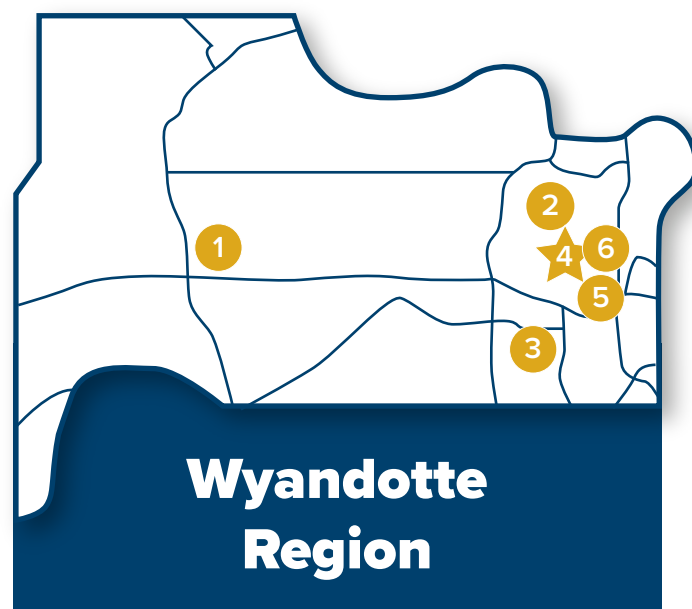

Wyandotte Region

3 Our Lady of Unity[†]
Households: 791

Fr. John Cordes, Pastor
Fr. Fredy Hernán Pinzón Palacio,
Parochial Vicar
Deacon Keith Geary

4 Cathedral of St. Peter[†]
Households: 297

Fr. Anthony Saiki, Pastor
Fr. Dominic Pham, ICM,
Sacrament Assist (KUMC)
Deacon Michael Hill
Deacon Efran Pruneda
Deacon Michael Wilson