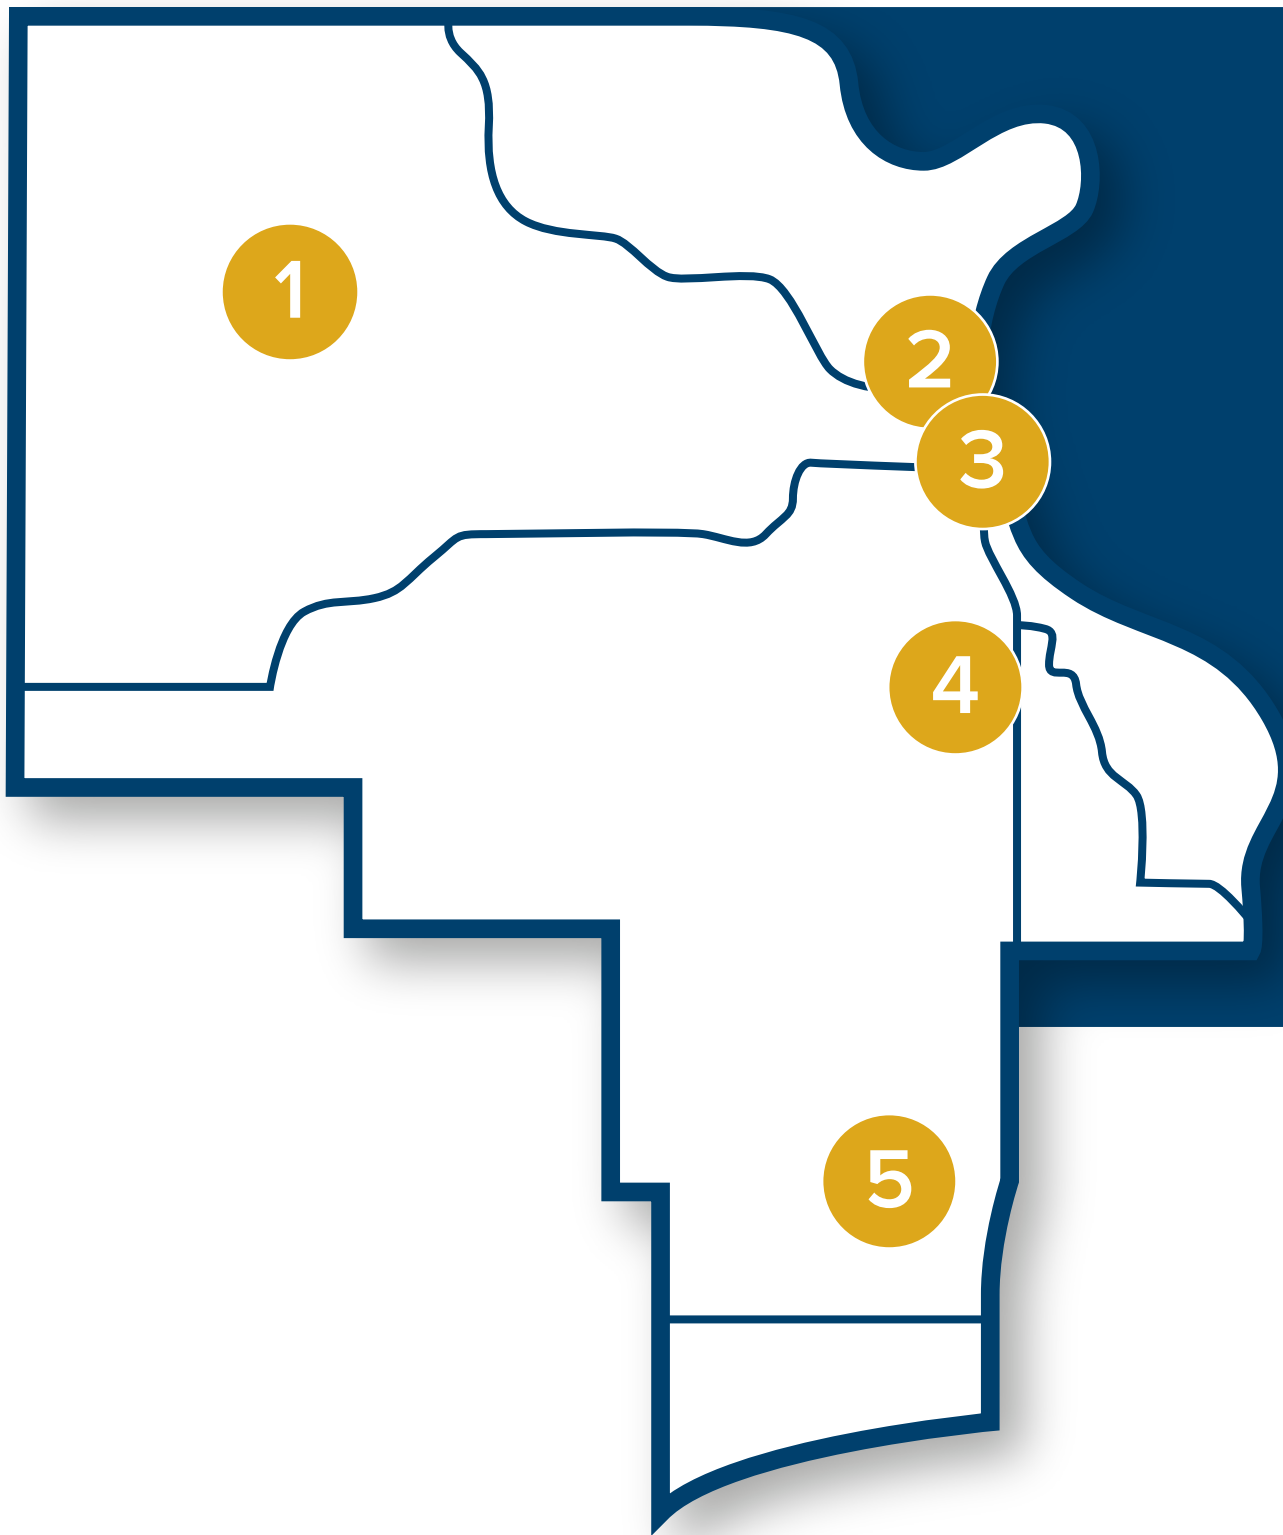

For more information about these ministries and programs see our website: ArchKCK.org/ACTS

Scan the QR code to donate or visit Mission.ArchKCK.org

LEAVENWORTH REGION PARISHES

2,532 Households

ARCHBISHOP'S CALL TO SHARE'S IMPACT ON LEAVENWORTH REGION PARISHES