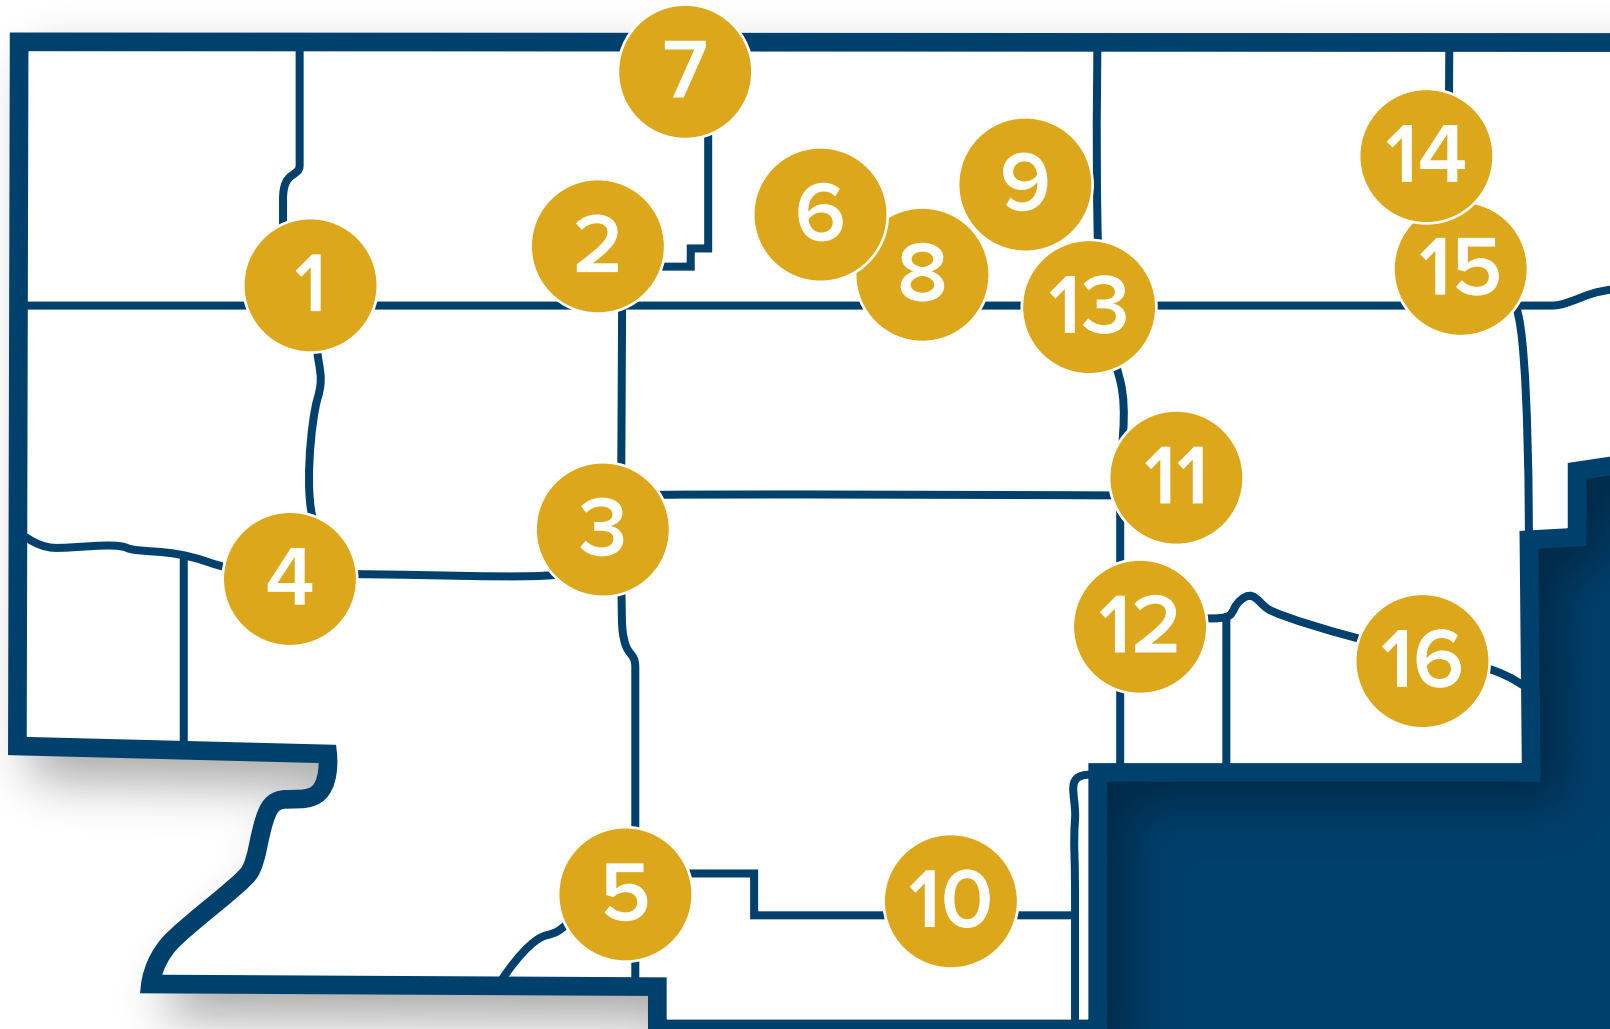

For more information about these ministries and programs see our website: ArchKCK.org/ACTS

Scan the QR code
to donate or visit
Mission.ArchKCK.org

NEMAHA-MARSHALL REGION PARISHES

2,614 Households

ARCHBISHOP'S CALL TO SHARE'S IMPACT ON NEMAHA-MARSHALL REGION PARISHES