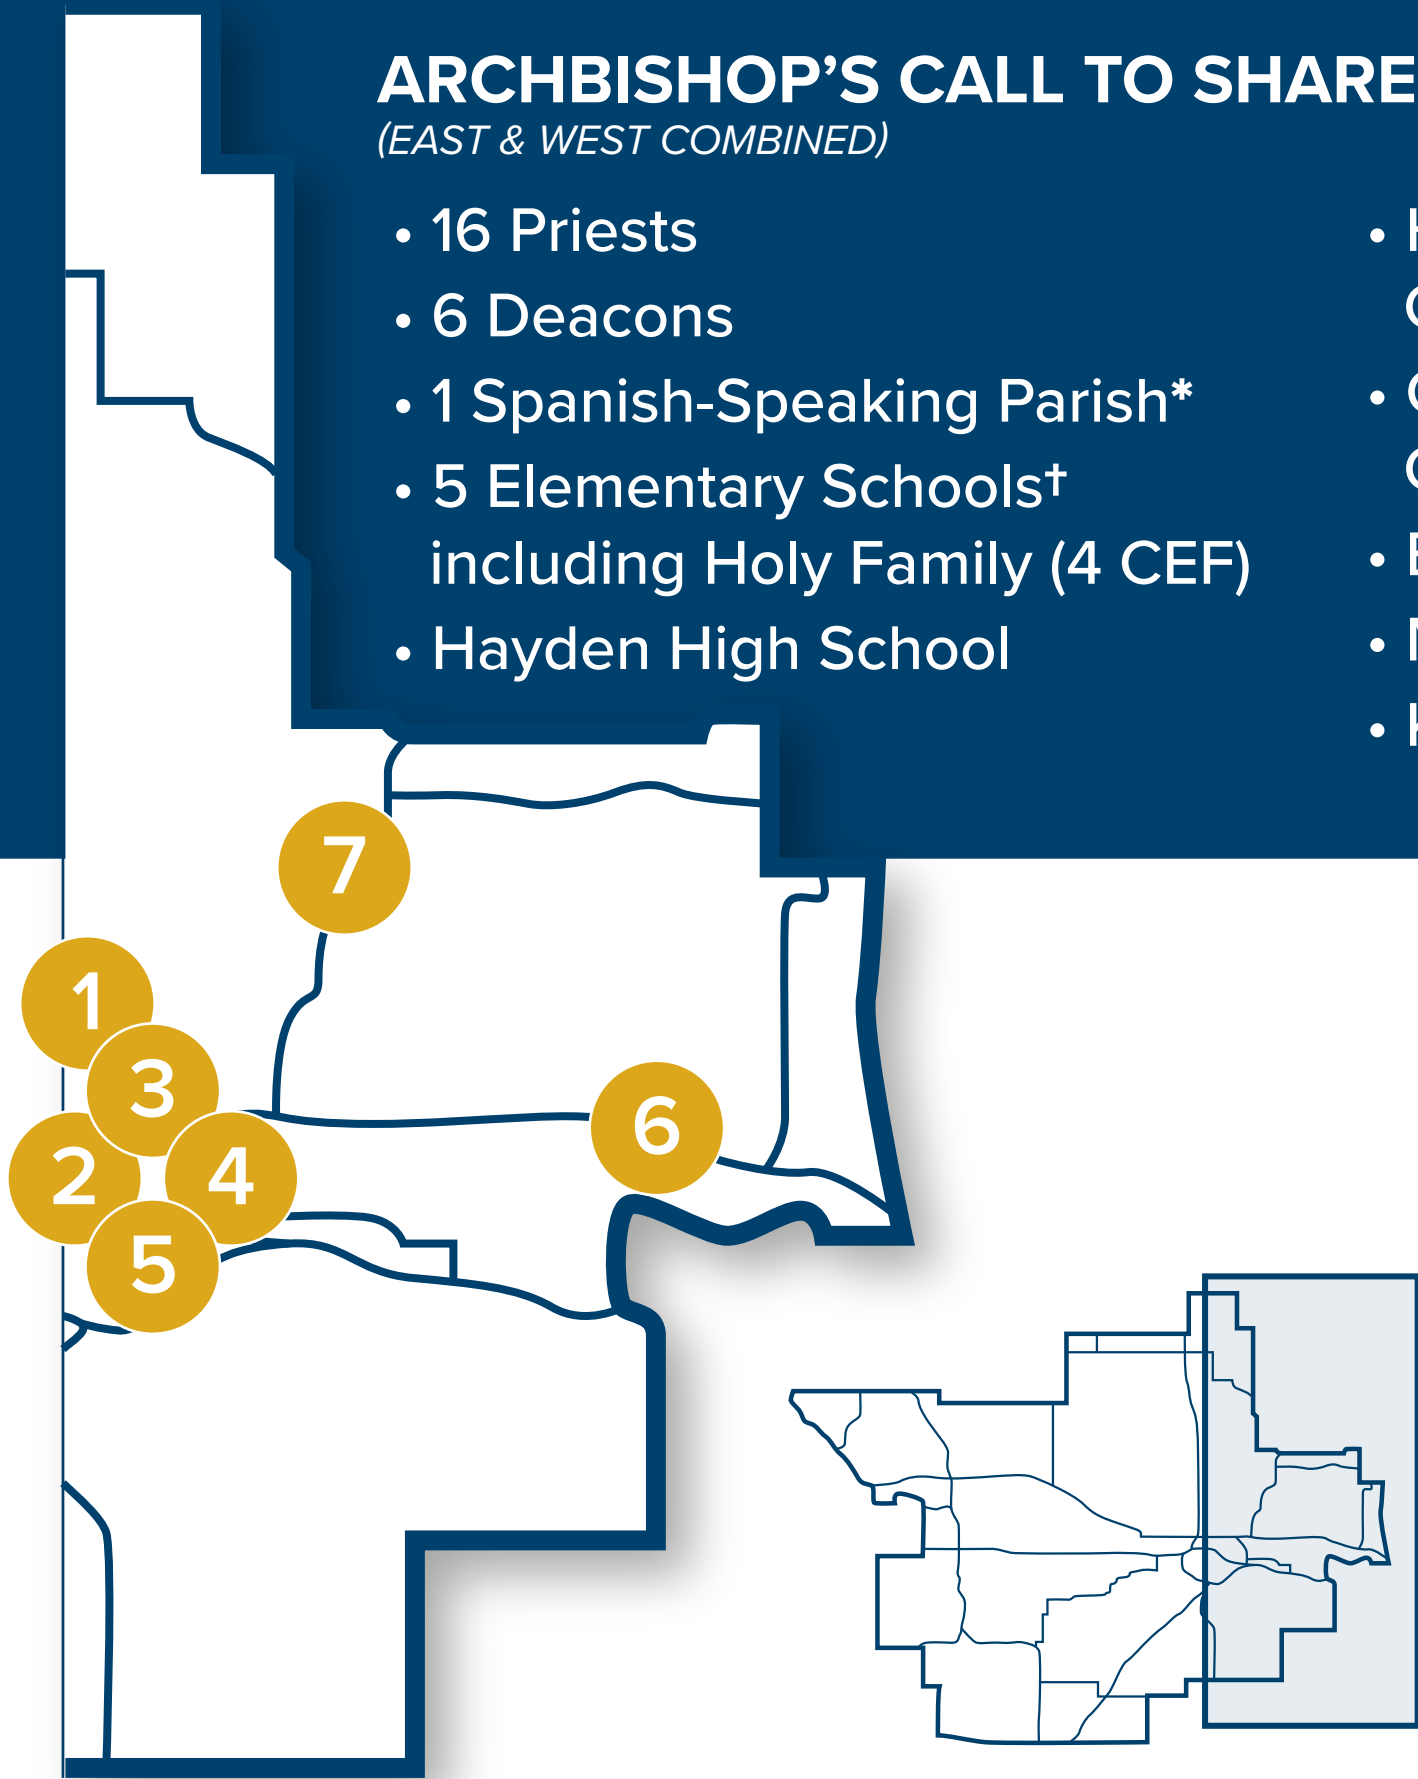

1 Mother of Teresa of Calcutta – Topeka
Households: 815
Fr. Thomas Aduri, Pastor
Deacon Timothy Ruoff
Deacon Bradley Sloan

ARCHBISHOP'S CALL TO SHARE'S IMPACT ON TOPEKA COUNTY REGION PARISHES (EAST & WEST COMBINED)

- 16 Priests
- 6 Deacons
- 1 Spanish-Speaking Parish*
- 5 Elementary Schools† including Holy Family (4 CEF)
- Hayden High School
- Home of Washburn Catholic Campus Center
- Catholic Charities Support Center
- El Centro
- Mobile Food Bus
- Kids Summer Food Program
- Prayer & Action Recipients
- 4 Catechesis of the Good Shepherd Programs
- RCIA Retreats
- Youth Events
- 2 Pro-Life Supported Pregnancy Centers