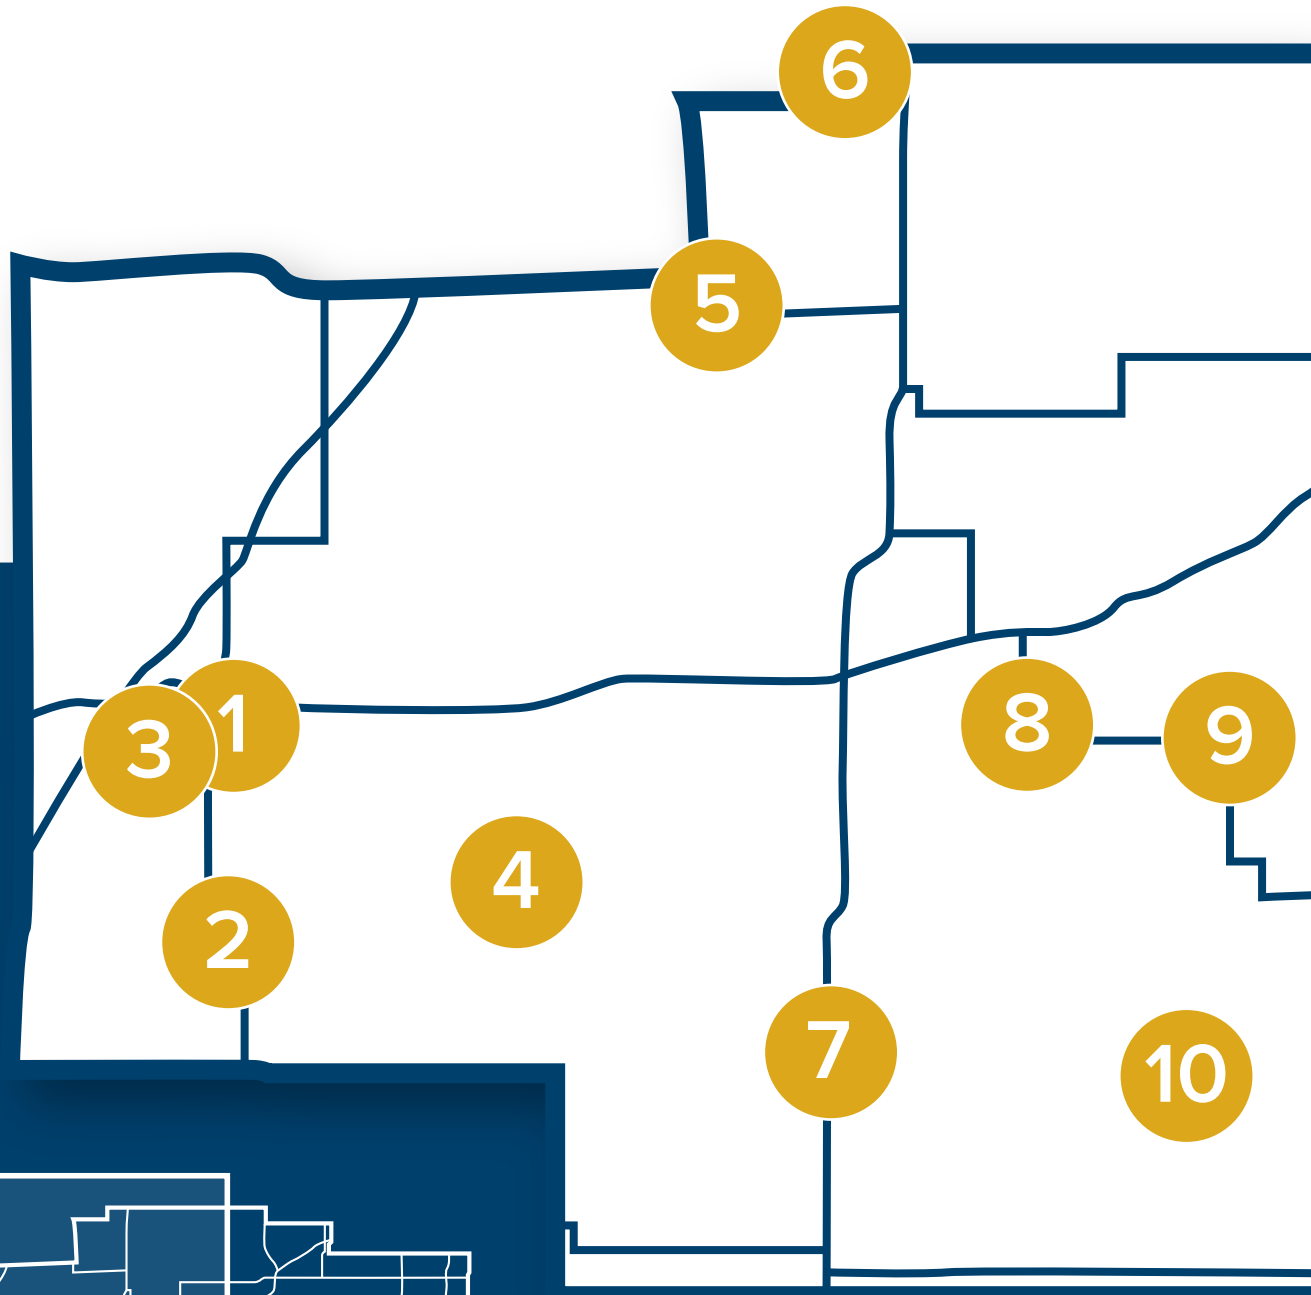

For more information about these ministries and programs see our website: ArchKCK.org/ACTS

Scan the QR code
to donate or visit
Mission.ArchKCK.org

SOUTHERN (WEST) REGION PARISHES

3,172 Households

Combined Total, East & West Southern Region