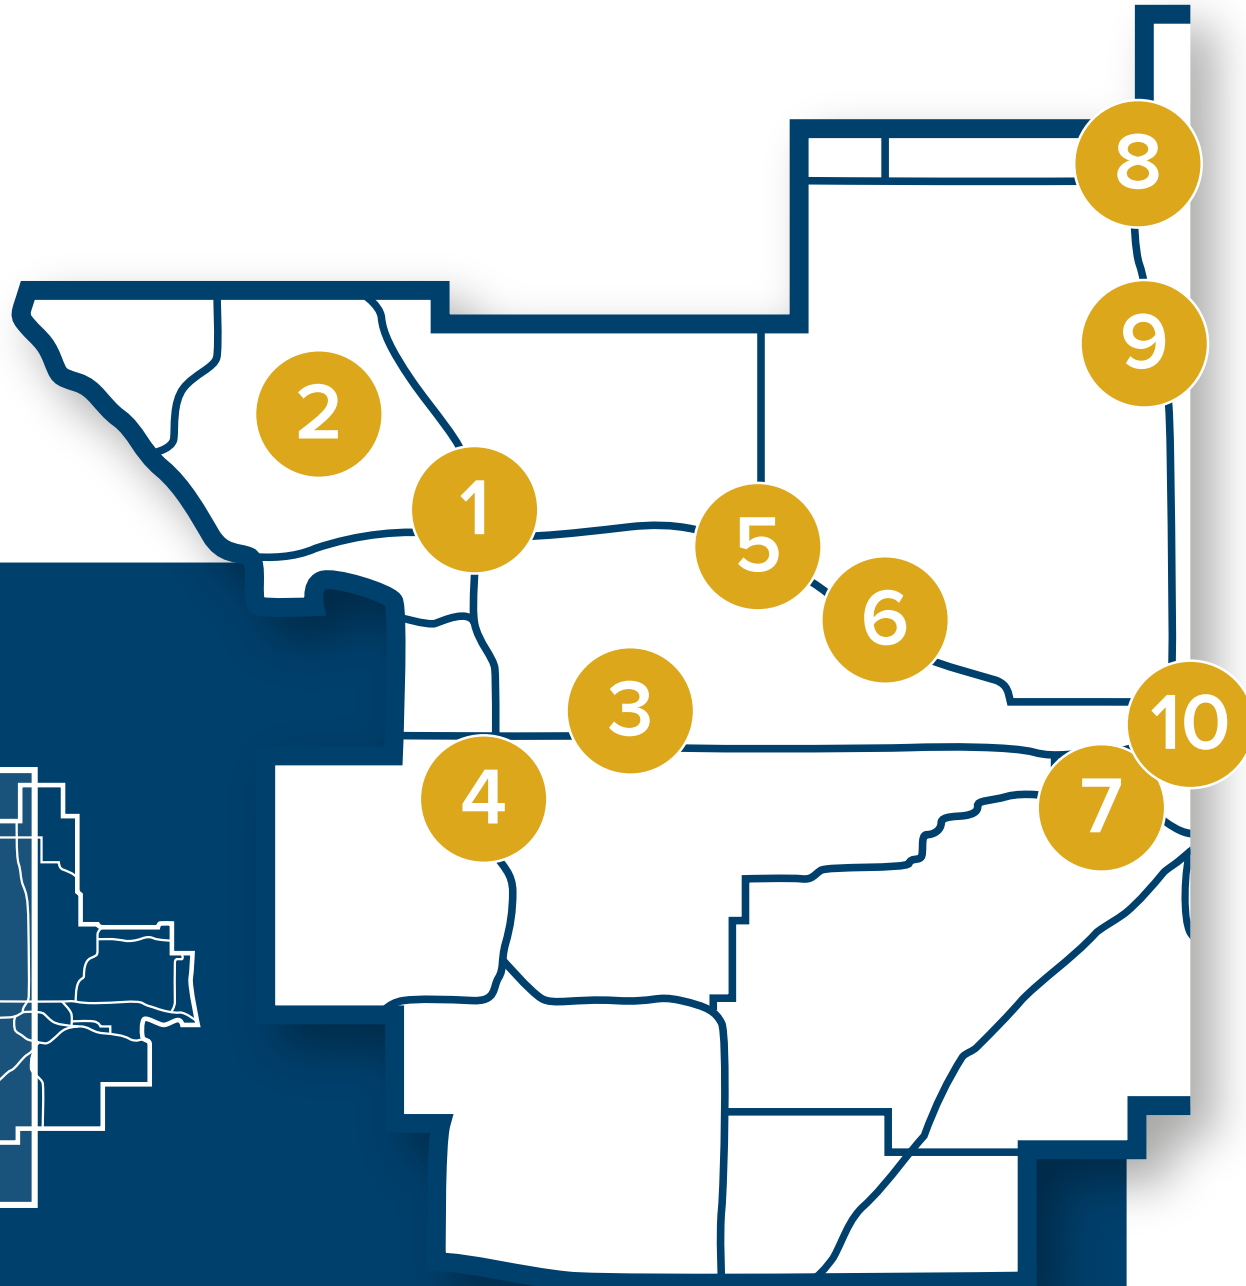

For more information about these ministries and programs see our website: ArchKCK.org/ACTS

Scan the QR code
to donate or visit
Mission.ArchKCK.org

TOPEKA (WEST) REGION PARISHES

8,698 Households

Combined Total, East & West Topeka Region