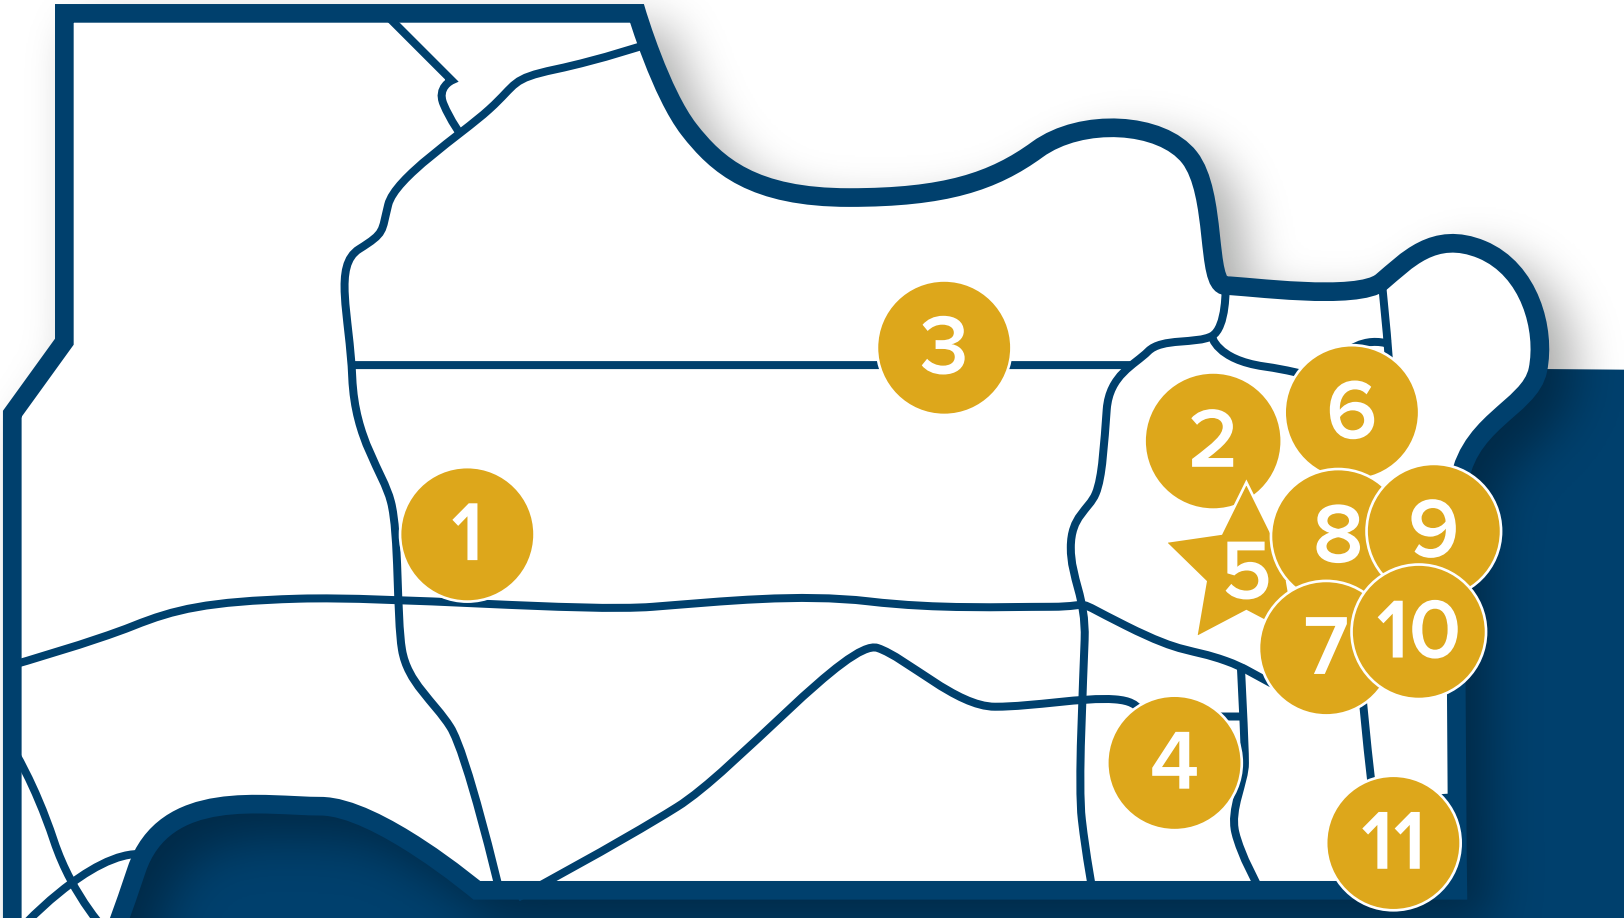

For more information about these ministries and programs see our website: ArchKCK.org/ACTS

Scan the QR code
to donate or visit
Mission.ArchKCK.org

WYANDOTTE REGION PARISHES

4,655 Households

ARCHBISHOP'S CALL TO SHARE'S IMPACT ON WYANDOTTE REGION PARISHES